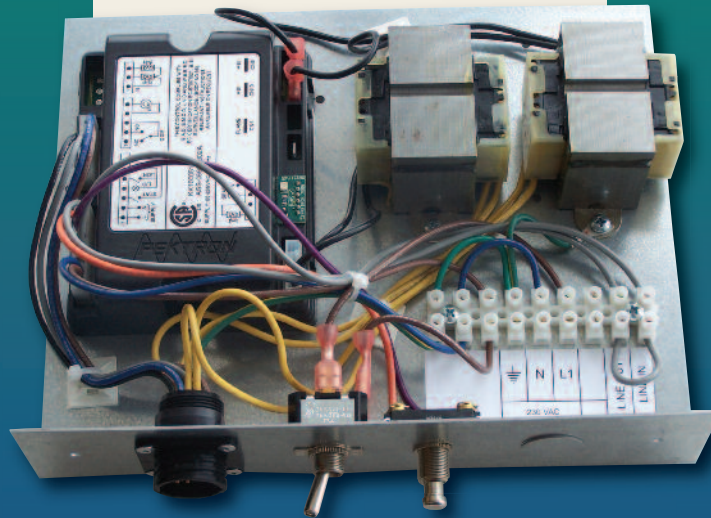

Lockable Air Deflector
BPS Part No. 6401-2877

Hired Hand Hose 10FT
BPS Part No. 1010-1317

Capacitor
BPS Part No. 3504-5008

Thermostat
BPS Part No. 3005-2130

Blower Wheel
BPS Part No. 6401-1318

Control Plate
BPS Part No. 6401-5031

Incorporating a reset feature and fitted with the all-new Pektron Module, manufactured in Derby, UK complete with LED diagnostic light. Also available is a Hired Hand adaptor kit to upgrade all Hired Hand heaters previously supplied into the UK.