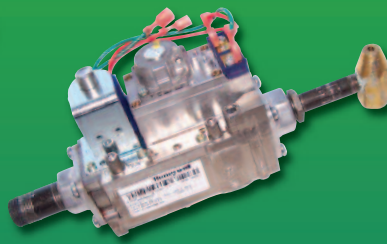

All Heaters
& Parts
Available for
Immediate Despatch

ELY, CAMBRIDGESHIRE

The reliable supplier of the CE approved Hired Hand 225,000 BTU XL Super Saver Heater

Contact us for your heater & spares
requirements for this autumn/winter

Ignitor/Glo Plug
BPS Part No. 3002-5001

Gas Valve Assembly
LPG BPS Part No. 6401-5049
Nat Gas BPS Part No. 6401-5050

Blower Wheel Assembly
BPS Part No. 6401-5036

Burner Plate
BPS Part No. 6401-1309

Flame Probe
Short BPS Part No. 6450-0093
Long BPS Part No. 6450-0091

Lockable Air Deflector
BPS Part No. 6401-2877

Hired Hand Hose 10FT
BPS Part No. 1010-1317

Capacitor
BPS Part No. 3504-5008

Thermostat
BPS Part No. 3005-2130

Blower Wheel
BPS Part No. 6401-1318

Control Plate
BPS Part No. 6401-5031